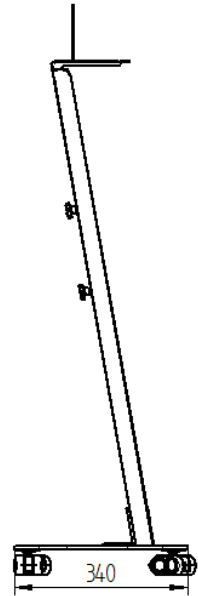

MOUNT

- HEIGHT ADJUSTMENT : MANUAL WITHOUT TOOLS
- ADJUSTMENT STROKE : 400 MM
- MATERIALS : STEEL
- STANDARD COLORS : CARBON BLACK

CAPACITY

- MAXIMUM LOAD: 10 KG
- VESA COMPATIBLE MOUNTING: 300 X 200 MM

DIMENSIONS & WEIGHT

- See the technical diagram opposite
- Height : 1010 mm
- Width : 640 mm
- Depth : 340 mm
- Empty weight : 11 kg

WARRANTY

- STEEL MOUNTS GUARANTEED FOR 10 YEARS

MOBILITY

- 4 WHEELS

CERTIFICATIONS

- CERTIFICATION CE : Machinery Directive (2006/42/CE)