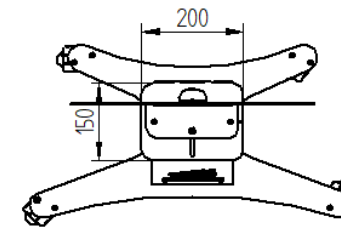

MOUNT

- HEIGHT ADJUSTMENT : MANUAL WITHOUT TOOLS
- ADJUSTMENT STROKE : 400 MM
- MATERIALS : STEEL
- STANDARD COLORS : CARBON BLACK

CAPACITY

- MAXIMUM LOAD: 10 KG
- VESA COMPATIBLE MOUNTING: 300 X 200 MM

DIMENSIONS & WEIGHT

- See the technical diagram opposite
- Height : 1010 mm
- Width : 640 mm
- Depth : 340 mm
- Empty weight : 11 kg

WARRANTY

- STEEL MOUNTS GUARANTEED FOR 10 YEARS

MOBILITY

- 4 WHEELS

CERTIFICATIONS

- CERTIFICATION CE : Machinery Directive (2006/42/CE)