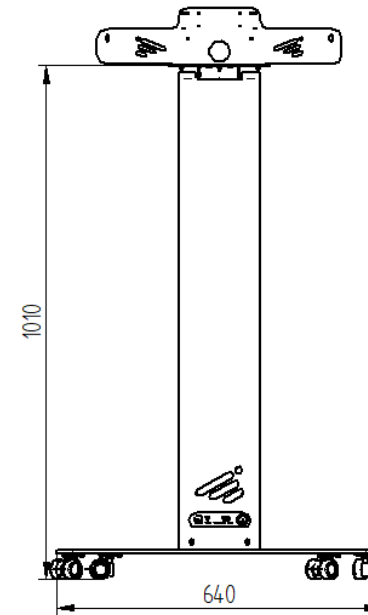

MOUNT

- HEIGHT ADJUSTMENT : MANUAL WITHOUT TOOLS
- ADJUSTMENT STROKE : 400 MM
- MATERIALS : STEEL
- STANDARD COLORS : CARBON BLACK

CAPACITY

- MAXIMUM LOAD: 10 KG
- VESA COMPATIBLE MOUNTING: 300 X 200 MM

DIMENSIONS & WEIGHT

- See the technical diagram opposite
- Height : 1010 mm
- Width : 640 mm
- Depth : 340 mm
- Empty weight : 11 kg

WARRANTY

- STEEL MOUNTS GUARANTEED FOR 10 YEARS

MOBILITY

- 4 WHEELS

CERTIFICATIONS

- CERTIFICATION CE : Machinery Directive (2006/42/CE)