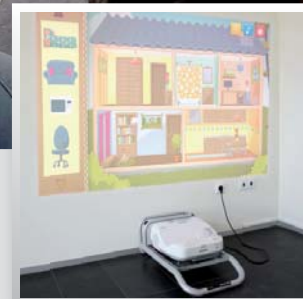

4 IN 1 SOLUTION

Table

Wall mounted

Wall

INTERACTIVE STATIONS

NETBOARD PORTABLE is an all-in-one solution consisting in an interactive projector assembled on a proprietary mount designed to allow the use on the floor, on a table or on the wall. It can also integrate a microcomputer, laptop or tablet. Students can interact intuitively with educational contents in multiple surfaces, developing their motor, cognitive and social skills.

(AIO)

(LAPTOP)

MOBILITY

It allows changing the room configuration with minimal effort, with no need to recalibrate. It has as a trolley as accessory [NBPORT TRL] for transportation between rooms.

INTEGRATION

It can incorporate a shelf for laptop placement or integrate a micro-PC with the power connection made through just one cable.

INTERACTIVITY

Turns any flat surface in an interactive canvas. For a clear projection a white mat [NBPORT MT] is available. Includes automatic calibration and two interactive pens, for multiple users.

SAFETY AND STURDINESS

Its robust structure with no edges ensures stability to prevent falling. The mounting system for tables allows the adjustment to different table tops thicknesses.