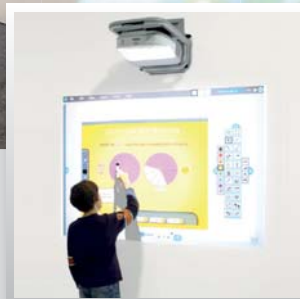

4 IN 1 SOLUTION

Table

Wall mounted

Wall

INTERACTIVE STATIONS

NETBOARD PORTABLE is an all-in-one solution consisting in an interactive projector assembled on a proprietary mount designed to allow the use on the floor, on a table or on the wall. It can also integrate a microcomputer, laptop or tablet. Students can interact intuitively with educational contents in multiple surfaces, developing their motor, cognitive and social skills.

(AIO)

(LAPTOP)

MOBILITY

It allows changing the room configuration with minimal effort, with no need to recalibrate. It has as a trolley as accessory [NBPORT TRL] for transportation between rooms.

INTEGRATION

It can incorporate a shelf for laptop placement or integrate a micro-PC with the power connection made through just one cable.

INTERACTIVITY

Turns any flat surface in an interactive canvas. For a clear projection a white mat [NBPORT MT] is available. Includes automatic calibration and two interactive pens, for multiple users.

SAFETY AND STURDINESS

Its robust structure with no edges ensures stability to prevent falling. The mounting system for tables allows the adjustment to different table tops thicknesses.